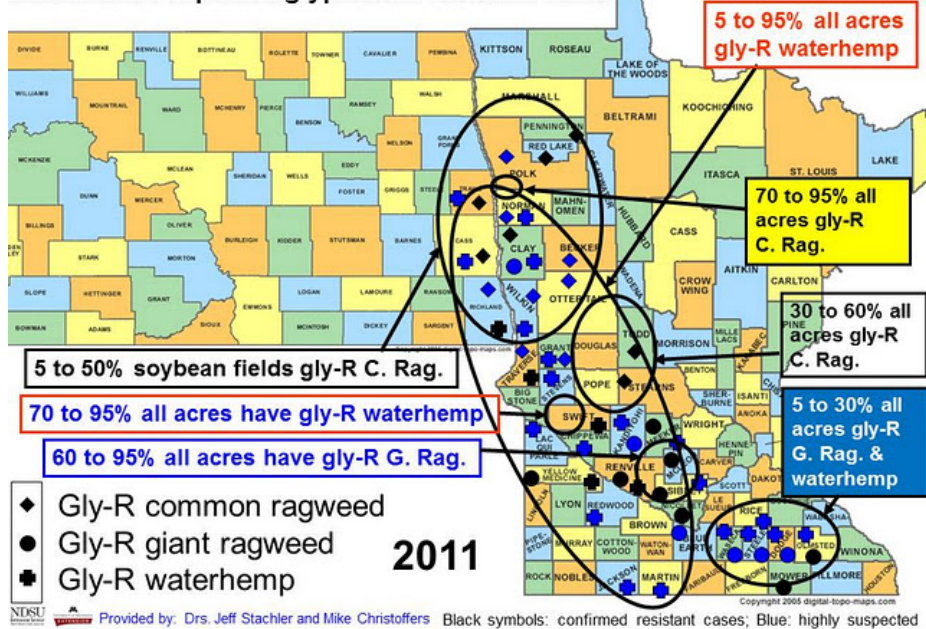

## Appendix 3: Glyphosate-Resistant Weeds in Minnesota and North Dakota - 2007 to 2011

THURSDAY, OCTOBER 20, 2011

### Weed Resistance Continues To Be Identified In Our Region

Weeds resistant to glyphosate continue to be identified in North Dakota and Minnesota.

North Dakota State crop scientists, Drs. Jeff Stachler (<http://www.ag.ndsu.nodak.edu/plantsci/faculty/Stachler.html>) and Mike Christoffers (<http://www.ag.ndsu.nodak.edu/plantsci/faculty/Christoffers.htm>) are continuing to update their findings of resistant weeds for the 2011 growing season. The map below shows their work as of September 1, 2011.

#### Areas and counties of ND and MN having known and suspected glyphosate-resistant weeds

It is truly astonishing to realize the speed at which these weeds are appearing. Look at the same map from 2009 and then from 2007. These maps provide a wake-up call to growers that resistance management now needs to be part of your skill-set. It is important to for all of us to consider new weed management tools.