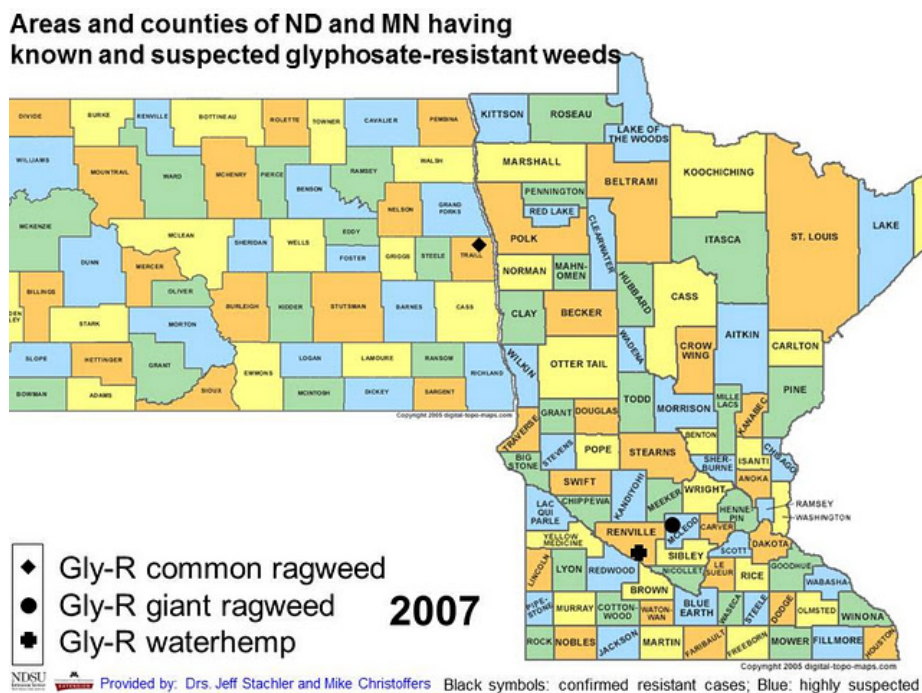

- September (10)
- August (18)
- July (11)
- June (11)
- May (7)
- April (6)
- March (4)
- February (2)
- January (4)
- 2010 (15)

TOPICS

- adam (20) advocacy (6) aphids (1) ask carl (3) ben (1) bonus boost (1) carl (9) cash discount (3) christmas (1) common smut (1) corn (19) corn earworm (1) crop rotation (1) dakota farmer (14) drainage (1) ear drop (1) events (14) faces (2) farm rescue (1) farmers (5) farming (1) fertilizer (1) field day (6) field report (22) frost (3) gdd (1) genes (1) glyphosate weed resistance (3) hail (1) harvest (7) in the news (2) jonathan (2) josh (1) LL (1) market (1) mike (1) MTSA (5) NDSU (2) nitrogen (1) Peterson Farm (1) PFS (2) photo contest (1) plant population (1) planter (2) planting (11) plots (1) plus20 (2) pre-harvest (2) press releases (1) prevent plant (2) research (1) respect the rotation (1) rich (6) RR2Y (2) scouting (4) seed selection (4) seed size (1) seed treatment (1) soybeans (17) stand evaluations (1) strip trials (1) tailgating (1) tiling (3) traits (2) trials (1) tumbleweed (2) tv commercial (1) weakest link (3) weather (1) weed control (2) weed resistance (2) white mold (2) yield (5)

TWEET TWEET

When Drs. Stachler and Christoffers have completed their work for 2011, it will be posted at <http://www.ag.ndsu.edu/weeds/herbicide-resistant-weeds> and will show both confirmed cases and highly suspected cases.

Crop rotation, utilizing LibertyLink soybeans, is a great method of resistance management. If you're interested in learning more about [Peterson Farms Seed Liberty Link Soybeans](#), be sure to contact us directly or visit a [Peterson Farms Seed qualified dealer](#).

Posted by [Peterson Farms Seed](#) at 9:34 AM