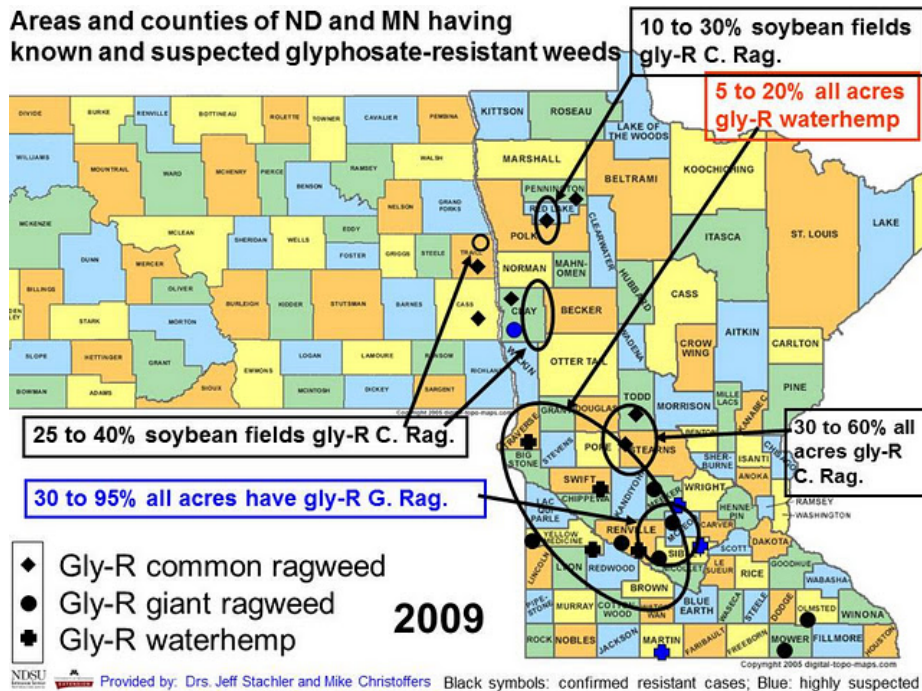

#### Areas and counties of ND and MN having known and suspected glyphosate-resistant weeds

It is truly astonishing to realize the speed at which these weeds are appearing. Look at the same map from 2009 and then from 2007. These maps provide a wake-up call to growers that resistance management now needs to be part of your skill-set. It is important to for all of us to consider new weed management tools.

SUBSCRIBE VIA EMAIL

Enter your email address:

Subscribe

Delivered by FeedBurner

CONNECT WITH PFS

Peterson Farms Seed is the leading independent supplier of corn and soybean seed in Minnesota and North Dakota.

BLOG ARCHIVE

- ▼ 2011 (91)
  - ▶ November (7)
  - ▼ October (11)
    - Have you seen the new TV commercial?
    - Harvest Report -- October 25
    - Food Day ... is every day
    - Ear Drop and Common Smut in Corn
    - Weed Resistance Continues To Be Identified In Our ...
    - Harvest Report -- October 18
    - Fall Fertilizer Questions
    - Harvest Report -- October 11
    - Don't Let Harvest Put You on Hold
    - Issues with Frost Damaged Corn and Soybeans
    - Harvest Report -- October 4